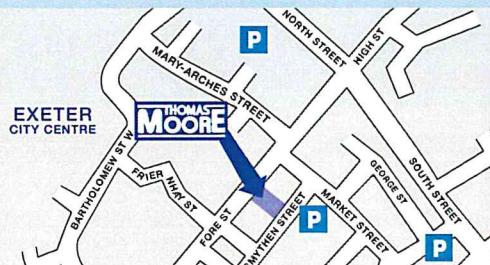

P.E. and GAMES

Tee Shirt	White		£4.99
Shorts	Black		£3.25
Plimsolls	Black		£6.50
Shoe Bag			£3.50

View or buy online at:

www.thomasmooretoymaster.co.uk

View or buy online at
www.thomasmooretoymaster.co.uk